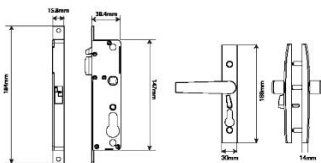

DS2075 Doric hinge door lock

Item code	Product description	Price EX GST
HDL-DORIC/BLK-CY	DS2075 Doric hinge door lock CYL	POA