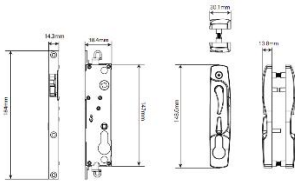

DS2210 Doric sliding door lock

Item code	Product description	Price EX GST
SDL-DORIC/BLK-CY	DS2210 Doric sliding door lock Black CYL	POA
SDL-DORIC/BLK-CY	DS2210 Doric sliding door lock Black NO CYL	POA