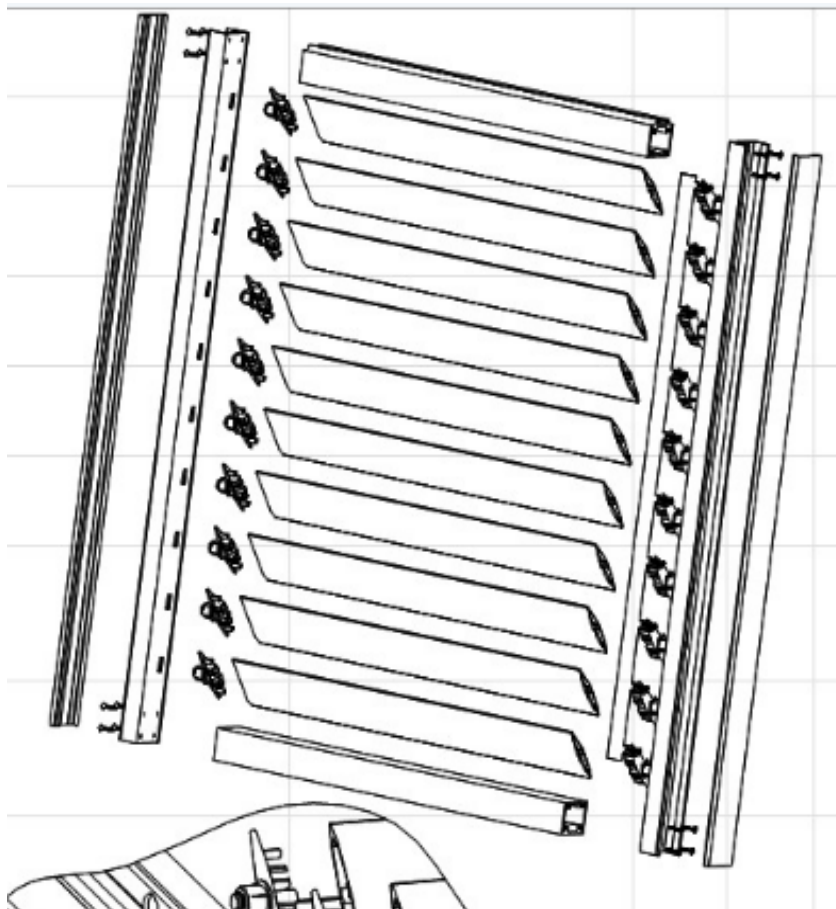

Opencart Pty Ltd T/as:
 Allyman Aluminium Supplies
 1/270 Nolan St Unanderra
 P:42729661 F:42723499
 sales01@allyman.net.au

Adjustable Louver System 80mm

Item Code	Description
ADLU Blade	Louvre Blade 80mm 6m
ADLU Caps	Mounting caps (2 per blade)
ADLU Control Ally	Control T-bar heavy duty 5.4m
ADLU Frame Clip	Clip for side frame 6.5m
ADLU Frame Left	Left punch frame 6.5m
ADLU Frame Right	Right punch frame 6.5m
ADLU Frame T&B	Top and bottom frame 6.5
ADLU Screws	Control bar screws (bag of 100)
ADLU Sliding Guide	Sliding Guide Block
ADLU Sliding Top Frame	Top Frame (to be used for sliding gates only)
ADLU Top Hung Track	Track for sliding gate 6m
ADLU Wheel Set	Wheel set for top hung track
CH25253	Base channel for sliding gate 6.5m